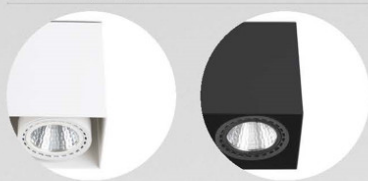

QR KIT LED

MAX. 3 X 12 W

SOCKET 3*G53	12 V	ELECTRONIC GEAR NOT INCLUDED 98III020	03400601 ○ 03400602 ● 03400603 ●
--------------	------	--	--

*Bulb not included

TEKO

COLOURS | COLORES

VS LIGHTING
SOLUTIONS

Our projectors TEKO incorporate Vossloh components, to offer the latest technology available in the market and the most efficient LED.
Nuestros proyectores TEKO incorporan componentes Vossloh, para poder ofrecer la última tecnología disponible en el mercado y los led más eficientes.