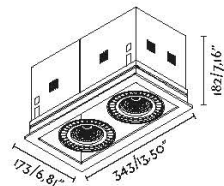

FOOD LIGHTING LED

48 / 72 W

DRIVER (NOT INCL.)

CRI85	3200 / 4700 lm	fruits		20°	034012901	○	48 W 2 x 98310233 TRIAC 2 x 98310236C DALI 2 x 98310536 CASAMBI 2 x 98310538 72 W 2 x 98310444 DALI 2 x 98310536 CASAMBI 2 x 98310538
					034012902	●	
					034012903	●	
	56°	034013001	○				
		034013002	●				
		034013003	●				
CRI70	3400 / 4900 lm	fish		20°	034013101	○	
					034013102	●	
					034013103	●	
	56°	034013201	○				
		034013202	●				
		034013203	●				
CRI70	3000 / 4500 lm	meat		20°	034013301	○	
					034013302	●	
					034013303	●	
	56°	034013401	○				
		034013402	●				
		034013403	●				

RETAIL LIGHTING LED

48 / 72 W

DRIVER (NOT INCL.)

CRI95	3600 / 5400 lm	PEARL White 3100 K		20°	034013501	○	48 W 2 x 98310233 TRIAC 2 x 98310236C DALI 2 x 98310536 CASAMBI 2 x 98310538 72 W 2 x 98310444 DALI 2 x 98310536 CASAMBI 2 x 98310538
					034013502	●	
					034013503	●	
				56°	034013601	○	
					034013602	●	
					034013603	●	

QR KIT LED

MAX. 2 X I2 W LED

SOCKET 2*G53	12 V	ELECTRONIC GEAR NOT INCLUDED 98III020	03400501	○
			03400502	●
			03400503	●

*Bulb not included