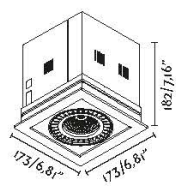

FOOD LIGHTING LED

24 / 36 W

DRIVER (NOT INCL.)

CRI85	1600 / 2350 Lm	fruits		20°	034010301	○	24 W 98310233 TRIAC 98310236C DALI 98310536 CASAMBI 98310538 36 W 98310444 DALI 98310536 CASAMBI 98310538
					034010302	●	
					034010303	●	
	1700 / 2450	fish		20°	034010401	○	
					034010402	●	
					034010403	●	
CRI70	1500 / 2250 Lm	meat		20°	034010501	○	
					034010502	●	
					034010503	●	
	56°		034010601	○			
			034010602	●			
			034010603	●			
CRI70	1500 / 2250 Lm	meat		20°	034010701	○	
					034010702	●	
					034010703	●	
	56°		034010801	○			
			034010802	●			
			034010803	●			

RETAIL LIGHTING LED

24 / 36 W

DRIVER (NOT INCL.)

CRI95	1800 / 2700 Lm	PEARL White 3100 K		20°	034010901	○	24 W 98310233 TRIAC 98310236C DALI 98310536 CASAMBI 98310538 36 W 98310444 DALI 98310536 CASAMBI 98310538
					034010902	●	
					034010903	●	
	56°		034011001	○			
			034011002	●			
			034011003	●			

QR - III LED

MAX. 12 W LED

SOCKET I*G53	12 V	ELECTRONIC GEAR NOT INCLUDED 98111020	03400401	○
			03400402	●
			03400403	●

*Bulb not included