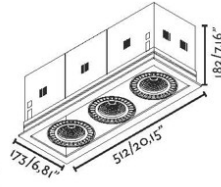

QR KIT LED

MAX. 2 X I2 W LED

SOCKET 2*G53	12 V	ELECTRONIC GEAR NOT INCLUDED 98III020	03400501	○
			03400502	●
			03400503	●

*Bulb not included

COLIN³L

LED

54 / 75 W

DRIVER (NOT INCL.)