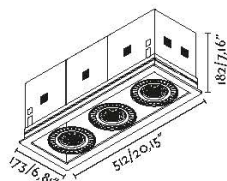

FOOD LIGHTING LED

72 / 108 W

					DRIVER (NOT INCL.)	
CRI85	4800 / 7050 lm	fruits	●	20°	034015501 ○	48 W 3 x 98310233 TRIAC 3 x 98310236C DALI 3 x 98310536 CASAMBI 3 x 98310538
					034015502 ●	
					034015503 ●	
	5100 / 7350 lm	fish	●	20°	034015601 ○	
					034015602 ●	
					034015603 ●	
CRI70	4500 / 6750 lm	meat	●	20°	034015701 ○	72 W 3 x 98310444 DALI 3 x 98310536 CASAMBI 3 x 98310538
					034015702 ●	
					034015703 ●	
	56°				034015801 ○	
					034015802 ●	
					034015803 ●	
CRI95	5400 / 8100 lm	PEARL White 3100 K		20°	034015901 ○	48 W 3 x 98310233 TRIAC 3 x 98310236C DALI 3 x 98310536 CASAMBI 3 x 98310538
					034015902 ●	
					034015903 ●	
	56°				034016001 ○	
					034016002 ●	
					034016003 ●	

RETAIL LIGHTING LED

72 / 108 W

					DRIVER (NOT INCL.)	
CRI95	5400 / 8100 lm	PEARL White 3100 K		20°	034016101 ○	48 W 3 x 98310233 TRIAC 3 x 98310236C DALI 3 x 98310536 CASAMBI 3 x 98310538
					034016102 ●	
					034016103 ●	
	56°				034016201 ○	
					034016202 ●	
					034016203 ●	

QR KIT LED

MAX. 3 X 12 W

SOCKET 3*G53	12 V	ELECTRONIC GEAR NOT INCLUDED 98III020	03400601 ○ 03400602 ● 03400603 ●

*Bulb not included