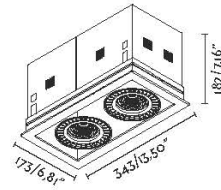

QR - III LED

MAX. 12 W LED

SOCKET I*G53	12 V	ELECTRONIC GEAR NOT INCLUDED 98111020	03400401	○
			03400402	●
			03400403	●

*Bulb not included

COLIN₂L

LED

36 / 50 W

DRIVER (NOT INCL.)